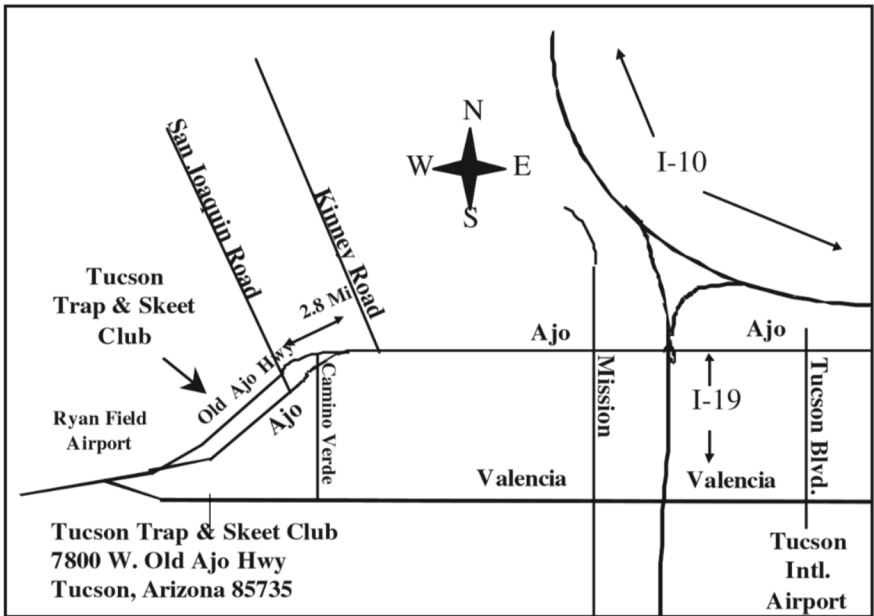

DIRECTIONS TO THE CLUB

Take Interstate 19 to Ajo Way, exit west for eight miles to San Joaquin. North (right) on San Joaquin for 1/4 mile to Old Ajo Highway. Proceed west (left) on Old Ajo Highway for 3/8 mile to Tucson Trap and Skeet Club. Club phone (520) 883-6426.